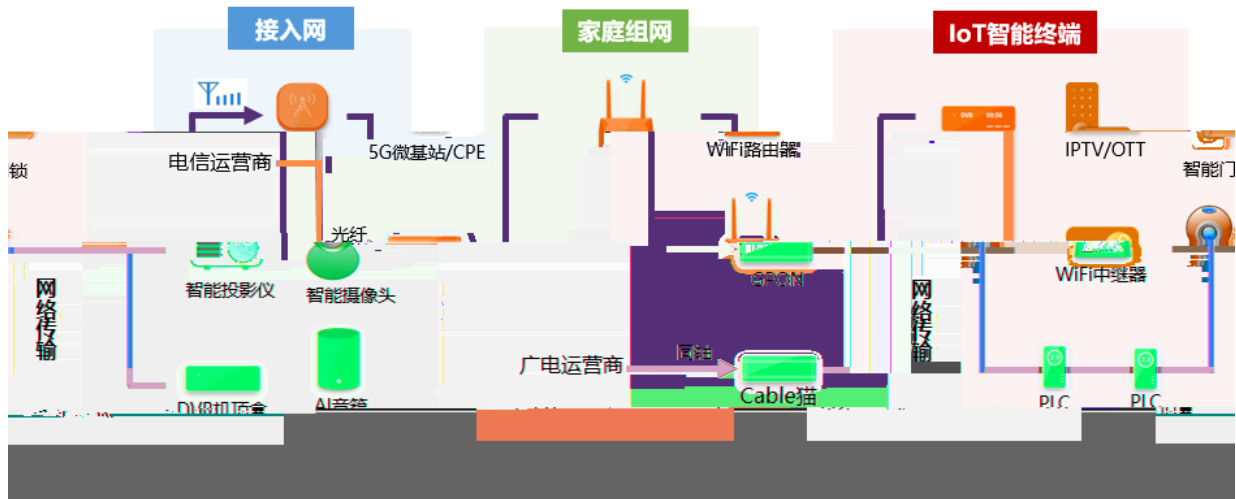

GPON		CableModem		Wi-Fi	Wi-Fi
	PLC	G.hn PLC					
			5G		5G		
5G							
	IoT			IoT			
	3 LED						
	2011	LED			LED		
		LED					
	LED						
		LED					
					50-60	4	
2020					2021		5 4
			+				PSS LED
	LED						
	LED		LED				
				LED			
							LED
							Mini LED
		LED		LED		P0.6~1.0	Mini LED
	Micro LED