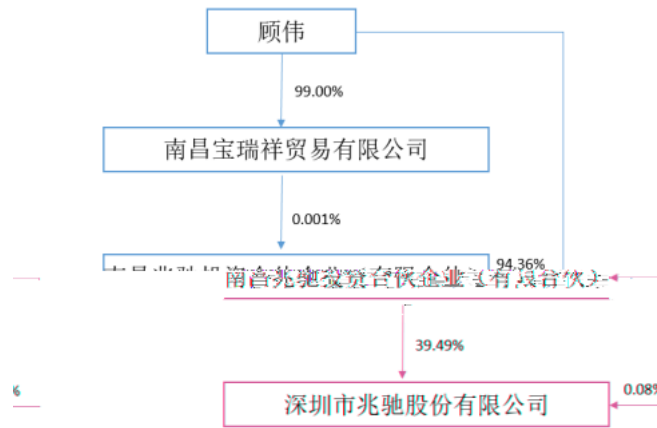

6.32%	286,276,900	0		
		5.00%	226,347,100	0		
		1.55%	70,000,000	0		
		1.05%	47,538,097	0		
		1.03%	46,428,698	0		
		0.83%	37,598,476	0		
		0.45%	20,242,619	0		
		0.42%	19,101,701	0		
		2021 12 31	10			19,101,701
		15,610,001				
		1,787,543,327				
		130,000,000				

2

10

3

5

2021